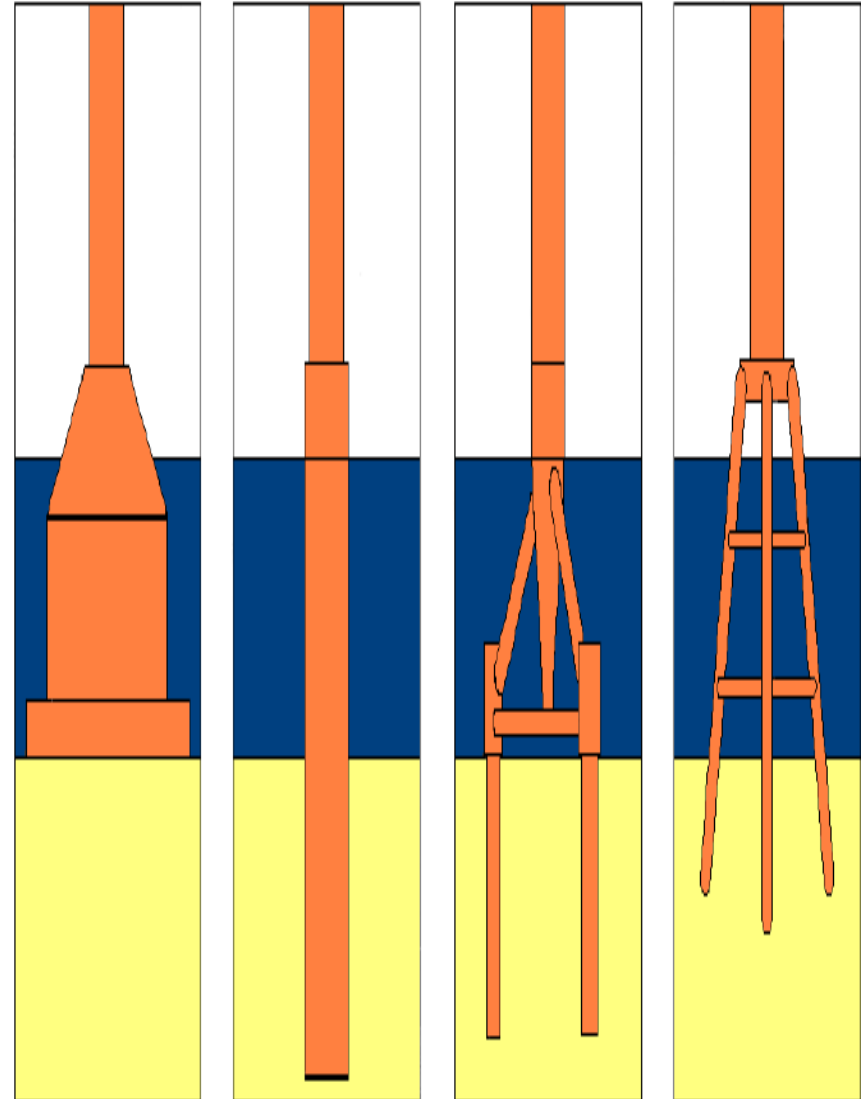

Vessel

Equipment for Offshore Wind Turbine Installation

Installation of Gravity Foundations

Uprise Elite Residence C-315 Soğanlık Yeni Mah. Kartal, Istanbul, TURKEY
E-mail: info@pearlnavalglobal.com

Transition Piece (Grouted) & Offshore Foundations